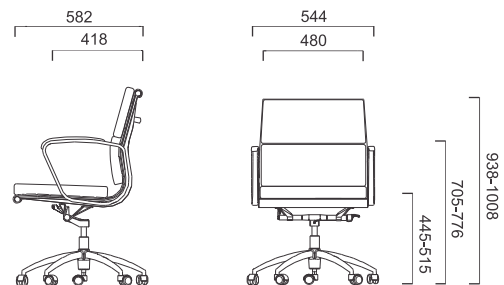

CM13B

Rgn No : Q112788
ISO 9001:2008 Certified

Rgn No : E112788
ISO 14001:2004 Certified

MALAYSIA
Bristol Technologies Sdn Bhd
Lot 5178 Balakong Jaya Light Industri
43300 Seri Kembangan, Selangor, Malaysia.
Tel: +603 8962 2182
Fax: +603 8962 6322
Email : export@bristol.com.my
Web: www.bristol.com.my