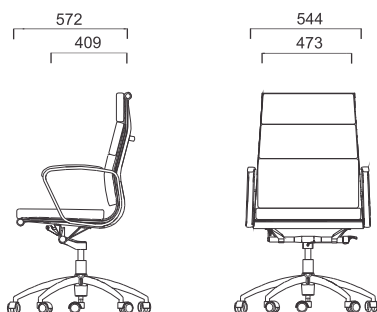

bristol[®]

Como Boss

CM13B

CM12B

Como Boss is the latest addition to the COMO chair series which features a much more refined shape and better comfort level. It has been improvised to fit your sedentary lifestyle better. Covered with luxurious leather, providing optimal comfort while supporting your lumbar and sitting posture perfectly. Como Boss is reliable in everyday use yet adding exquisite taste to enhance the overall atmosphere of your office.